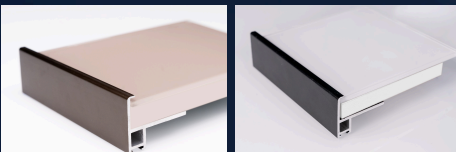

# Lean

Lean is a high-quality aluminum profile made for sliding wardrobe doors. It is lightweight but strong, ensuring smooth and easy sliding. With its modern and sleek design, it adds style while offering strength and long-lasting durability. Eterna is perfect for strengthening frames or for use as handles, combining both function and style to help organize bedrooms and closets.