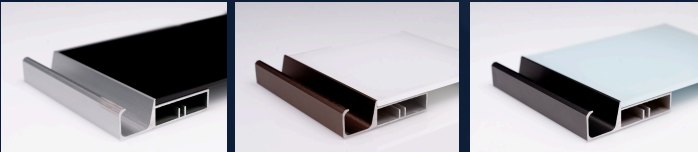

HANDLE OPTIONS

1. G-Section

SILVER MATT

BROWN MATT

GREY MATT

HINGE OPTIONS