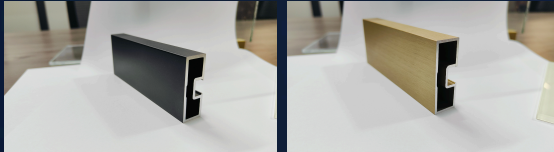

BLACK

BRUSH GOLD