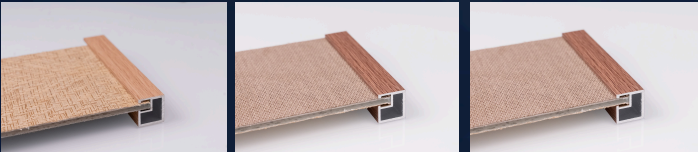

# Aura

Upgrade your wardrobe shutters with the stylish Aura Aluminium Profiles, adding both beauty and strength. Perfect for framing or handles, it turns any bedroom or dressing area into a glamorous focal point.

# Woods

Woods is a perfect combination of style and practicality in the aluminium profile range, offering plenty of creative options. It's easy to achieve modern features like handle-less doors and flexible color schemes.