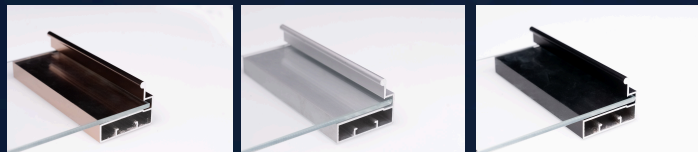

## HANDLE OPTIONS

1. G-Section 2. I-Section

BLACK MATT

SS BRUSH

GLOSSY GOLD

ROSE GOLD

SILVER

IRON GREY