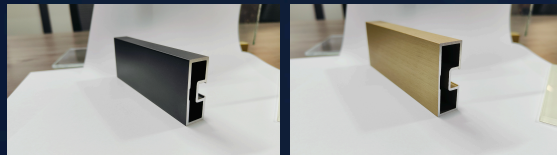

BRUSH GOLD

Standard System

Standard system is a strong but lightweight aluminum profile made for sliding wardrobe doors. It slides smoothly and easily, making it a good option. Its simple and modern look makes it both stylish and durable. Eterna can be used to strengthen frames or as handles, helping you organize your bedroom or closet.

BLACK