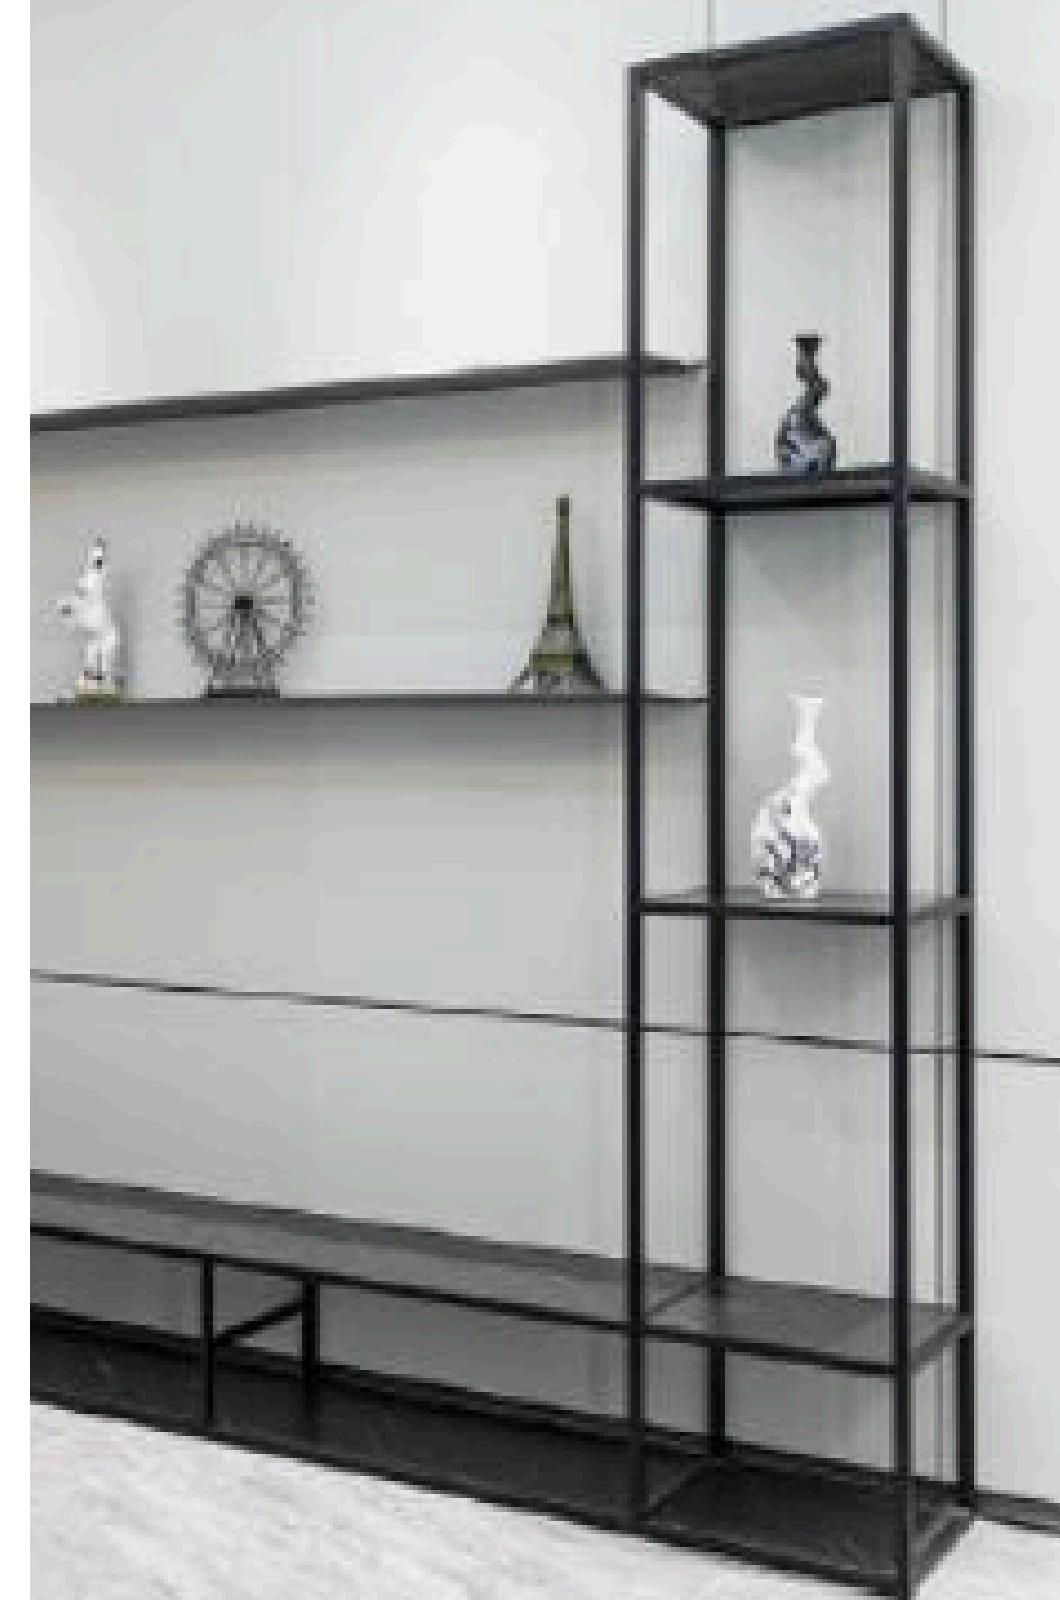

Cube

Cube write up Navaki cube shelving is a cutting-edge shelving system that opens up endless design possibilities for any space. It combines versatility, contemporary style, and ease of installation to create a modern aesthetic.

When installed on a wall, it resembles a stunning piece of modern art, enhancing the ambiance of your surroundings. Flexible, sleek, and effortlessly integrated into existing furniture, it redefines design versatility while maintaining simplicity and functionality.