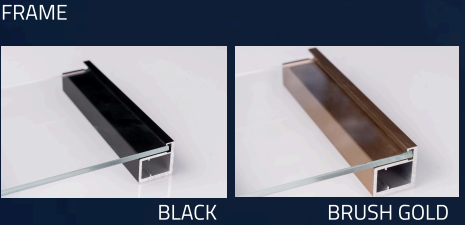

HANDLE OPTIONS
1. 200mm 2. 1100mm 3. Full Handle