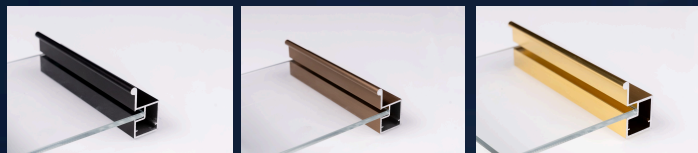

N20

Add a touch of elegance to your kitchen with the sleek N20 aluminium profile. Perfect for modern spaces, it's both durable and stylish. Whether used for handles, drawer fronts, or appliance accents, it improves both the look and function of your kitchen.

HANDLE OPTIONS

1. G-Section 2. I-Section

BLACK MATT

BRUSH GOLD

GLOSSY GOLD

HINGE OPTIONS